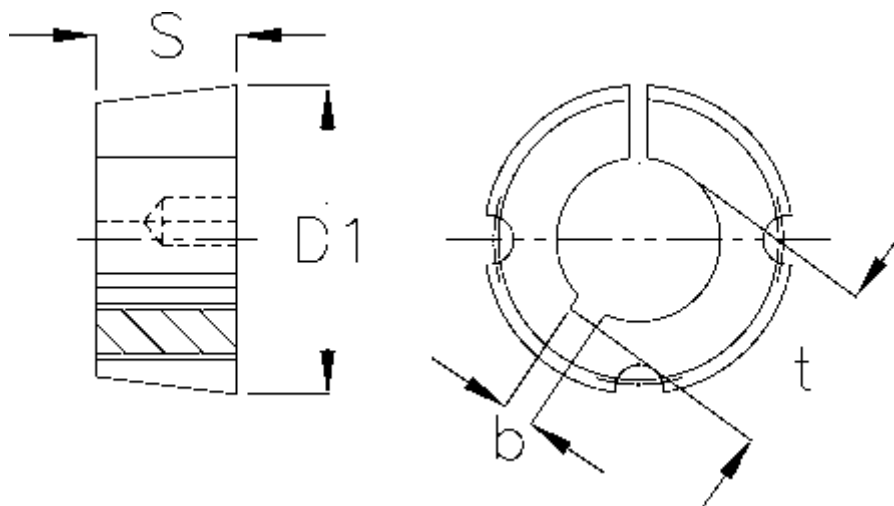

Article number: 6160402517042

Description: Taper bush 2517 bore $\varnothing 42$ mm

Measures

b	= 12
Bore	= 42
Bush type	= 2517
D1	= 85,5
S	= 44,5
Screw size	= 1/2 x 1"
t	= 45.3
Transmission moment	= 1310